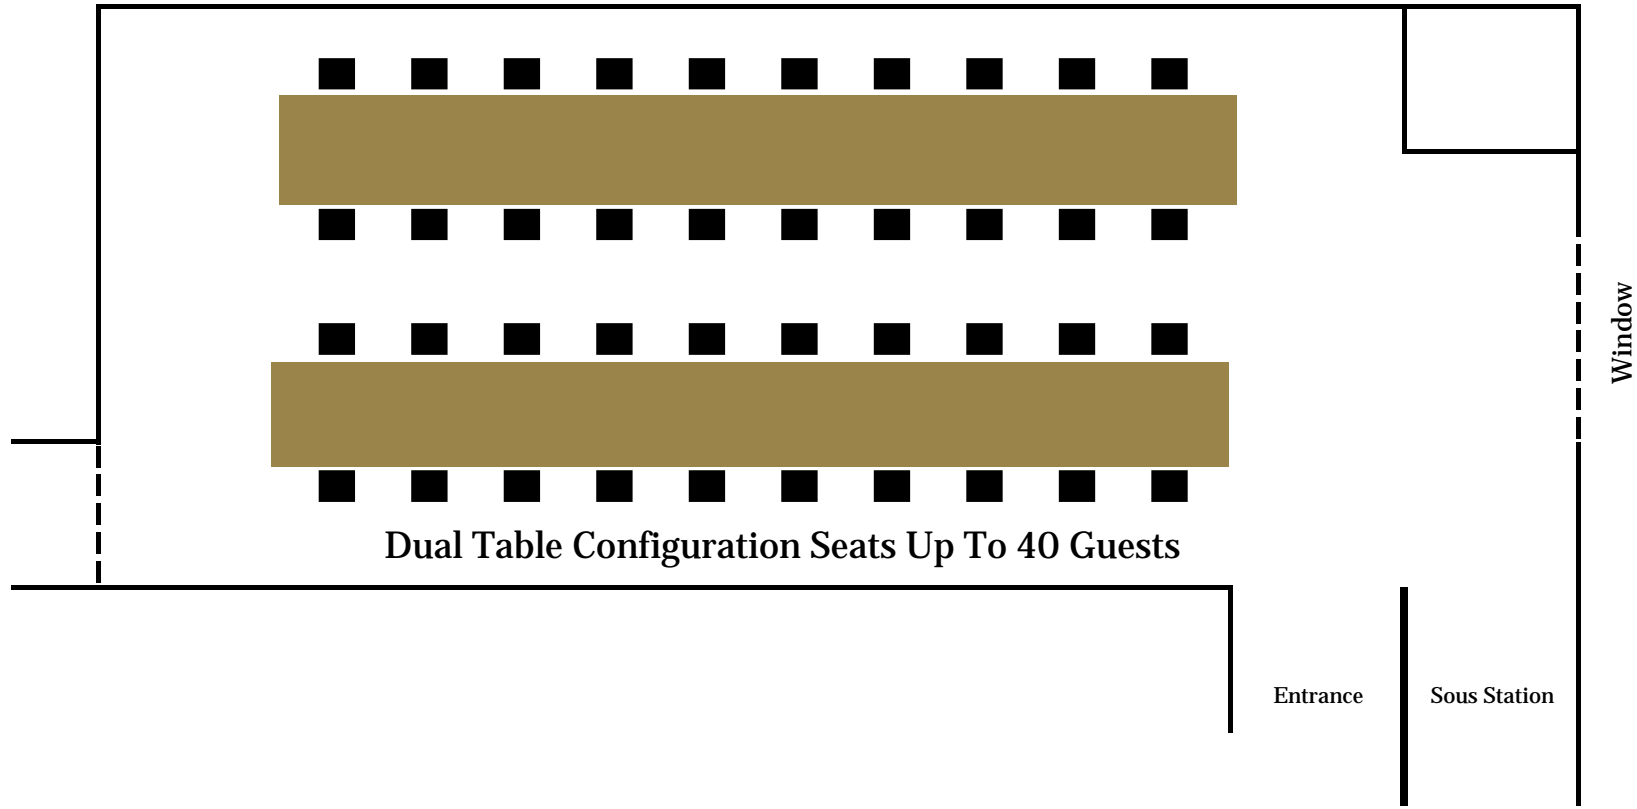

Café D Antonio Celebration Main Private Dining Room

Café D Antonio Celebration Main Private Dining Room

Dual Table Configuration Seats Up To 40 Guests

Entrance

Sous Station

Window

Café D Antonio Celebration Main Private Dining Room

Table Configuration Seats Up To 54 Guests

Entrance

Sous Station

Window

Sidewalk

Entrance

Entrance

Window

Café D' Antonio Patio Private Dining Guest Capacity up To 36

Sidewalk

Entrance

Entrance

Window

Café D' Antonio Patio Private Dining Guest Capacity up To 36