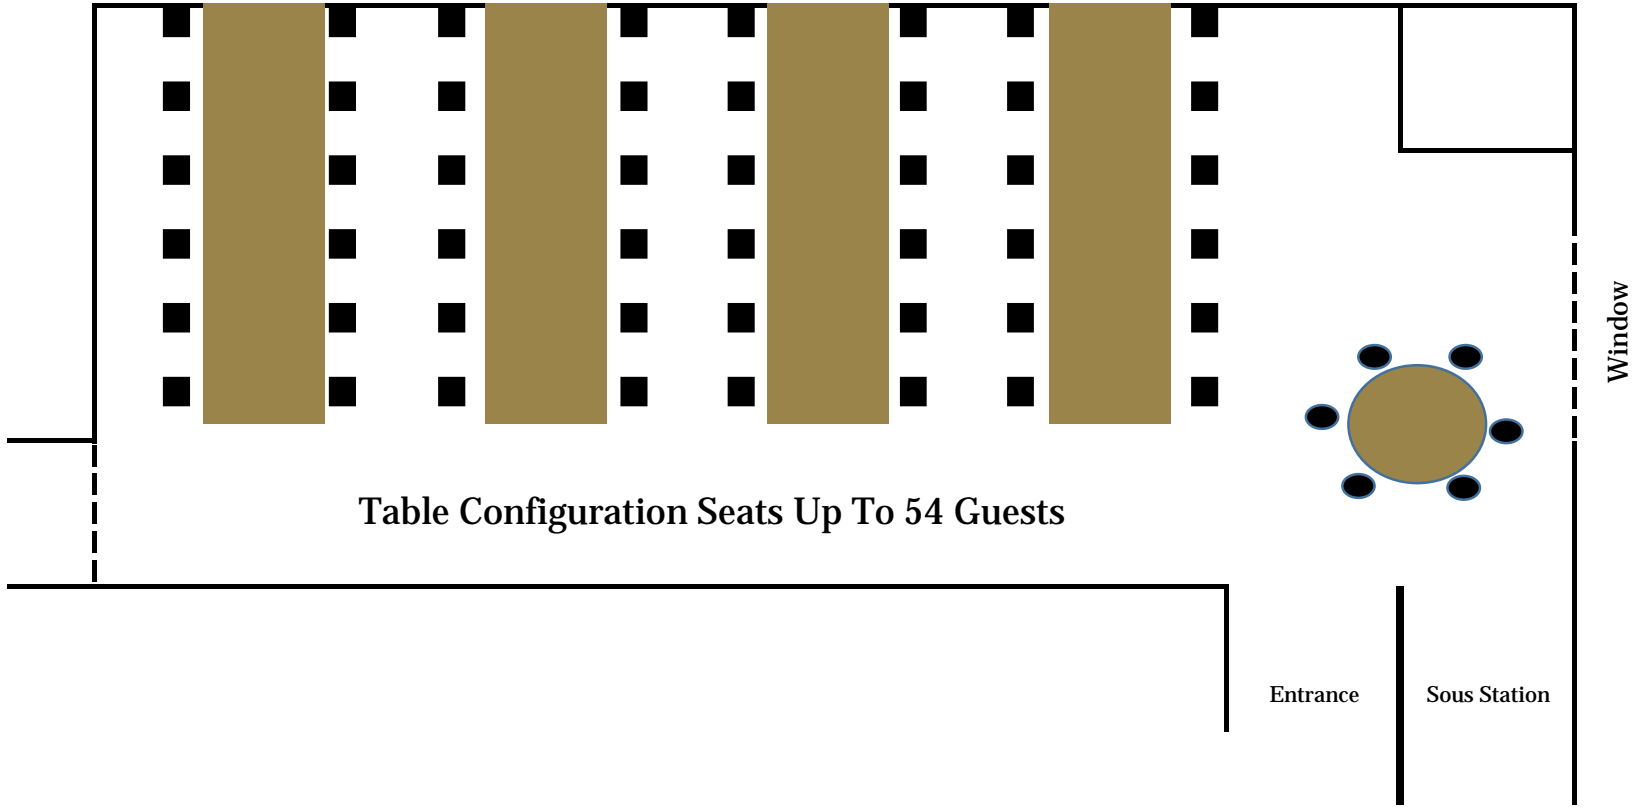

Café D Antonio Celebration Main Private Dining Room

Café D Antonio Celebration Main Private Dining Room

Dual Table Configuration Seats Up To 40 Guests

Entrance

Sous Station

Window

Café D Antonio Celebration Main Private Dining Room

Table Configuration Seats Up To 54 Guests

Entrance

Sous Station

Window

Sidewalk

Entrance

Entrance

Window

Café D' Antonio Patio Private Dining Guest Capacity up To 36

Sidewalk

Entrance

Entrance

Window

Café D' Antonio Patio Private Dining Guest Capacity up To 36