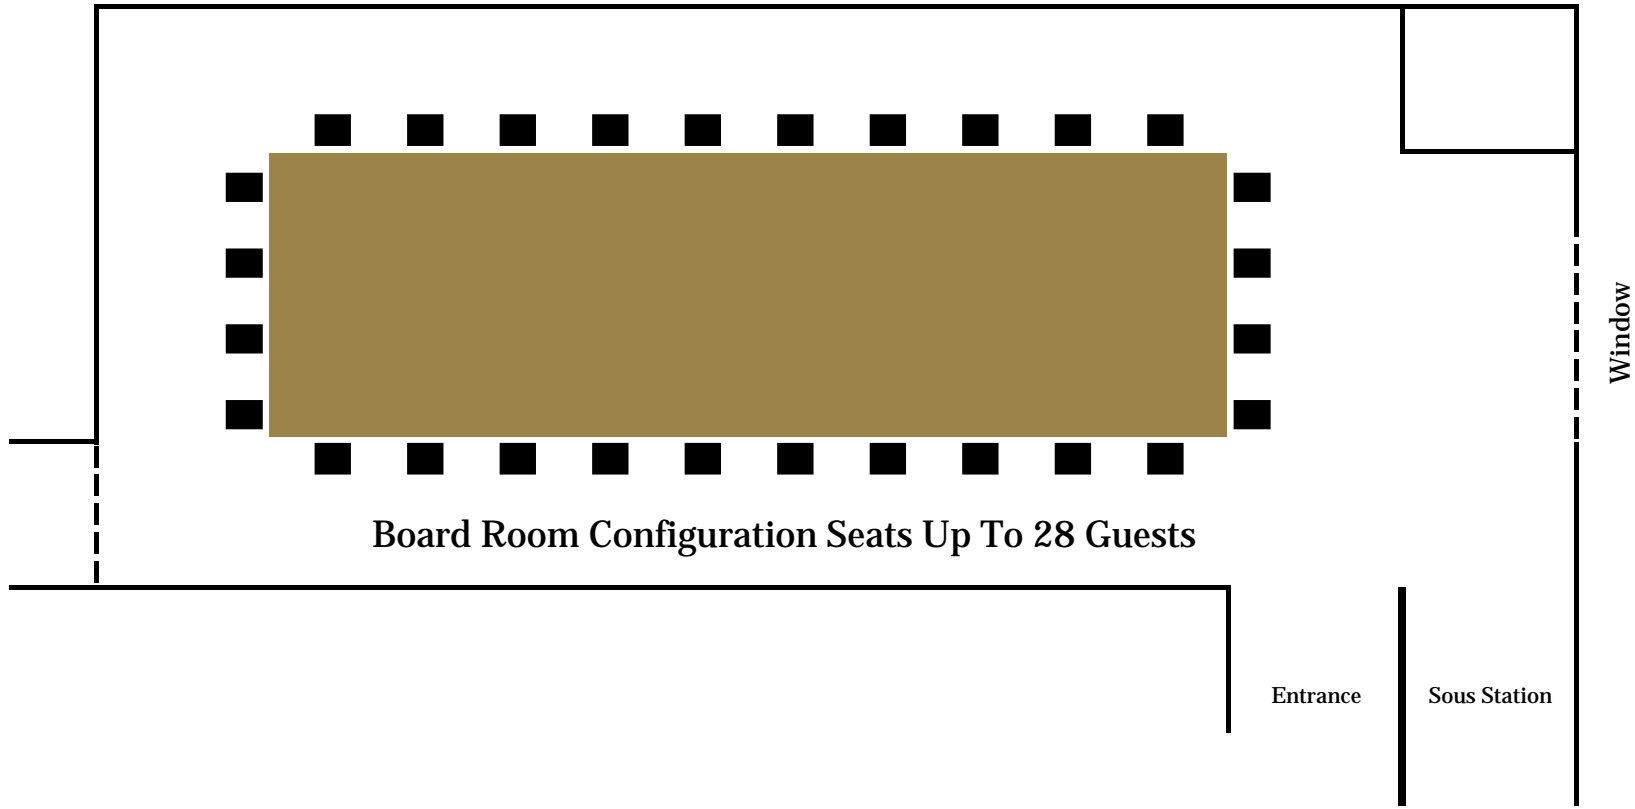

Café D Antonio Celebration Main Private Dining Room

Café D Antonio Celebration Main Private Dining Room

Dual Table Configuration Seats Up To 40 Guests

Entrance

Sous Station

Window

Café D Antonio Celebration Main Private Dining Room

Table Configuration Seats Up To 54 Guests

Entrance

Sous Station

Window

Sidewalk

Entrance

Entrance

Window

Café D' Antonio Patio Private Dining Guest Capacity up To 36

Sidewalk

Entrance

Entrance

Window

Café D' Antonio Patio Private Dining Guest Capacity up To 36